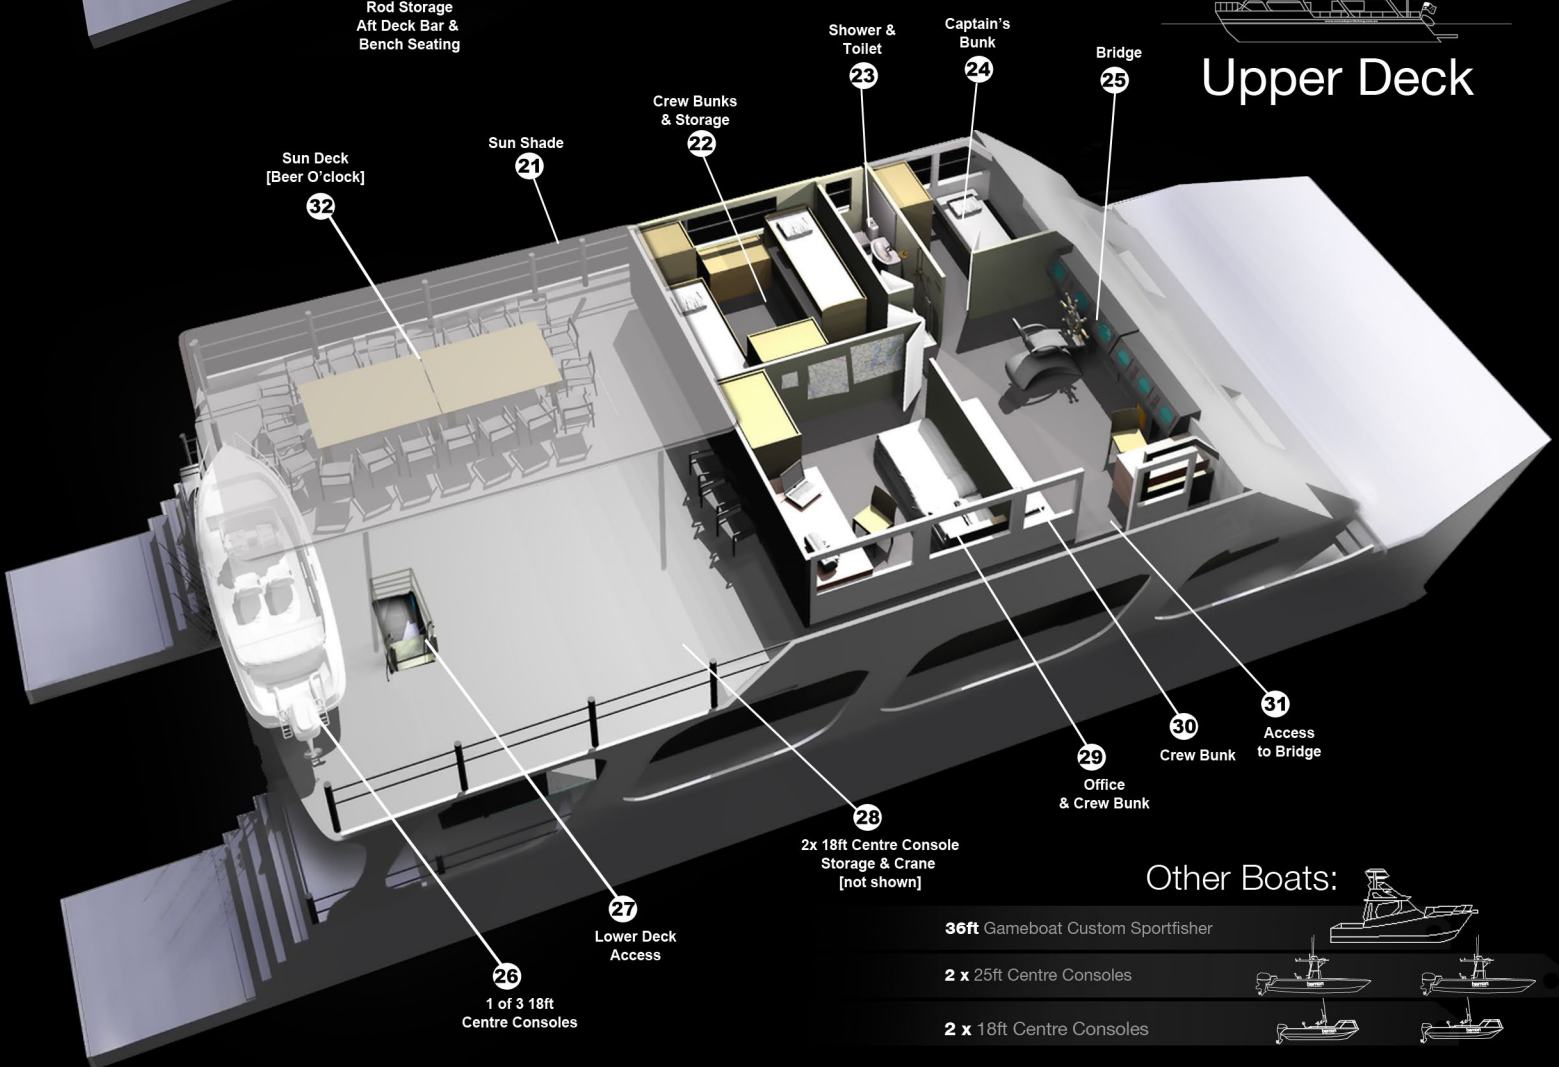

Main Deck

Upper Deck

Other Boats:

36ft Gameboat Custom Sportfisher

2 x 25ft Centre Consoles

2 x 18ft Centre Consoles