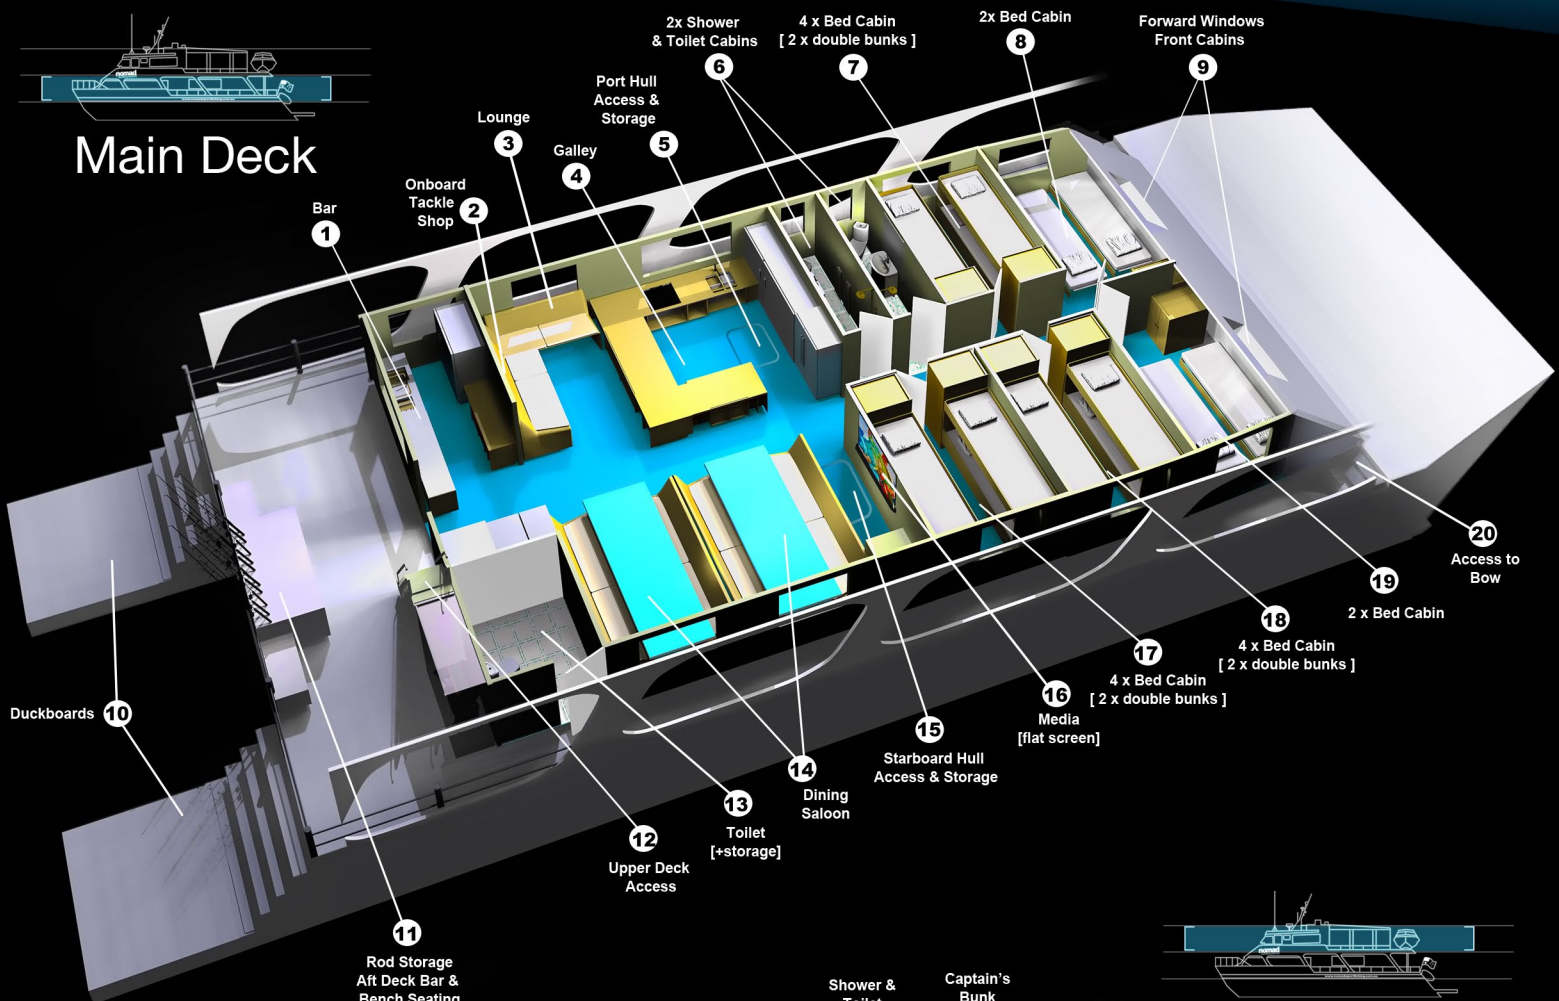

Main Deck

Upper Deck

Other Boats:

36ft Gameboat Custom Sportfisher

2 x 25ft Centre Consoles

2 x 18ft Centre Consoles